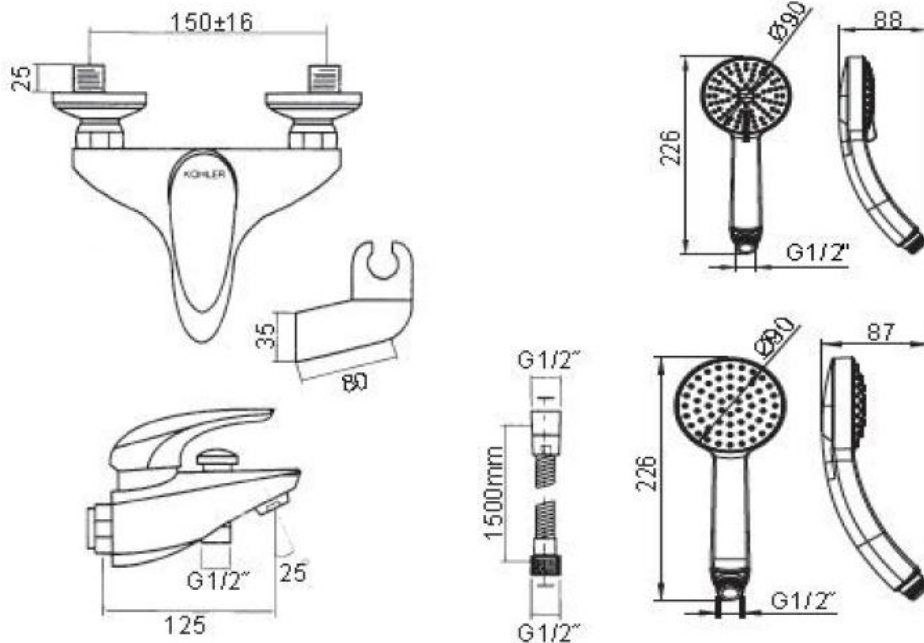

### Product Specification:

Model	Spout Reach	Diverter	Handle	Handshower	Includes	Finish
K-72708T-4A	156mm	Auto	Lever	One-way	156mm spout, valve, aerator, handle, diverter, handshower, flexible hose, bracket, bush	CP
K-72708T-3A			Loop			
K-72708T-4B			Lever	Four-way		
			Loop			
K-72712T-4A		Manual	Lever	One-way		
K-72712T-3A			Loop			
K-72712T-4B			Lever	Four-way		
K-72712T-3B			Loop			

### Product Dimension:

Reference Value

参考值

UNIT: mm

单位: 毫米

K-72708T/K-72712T

Please note that the above information are subject to change without notice.